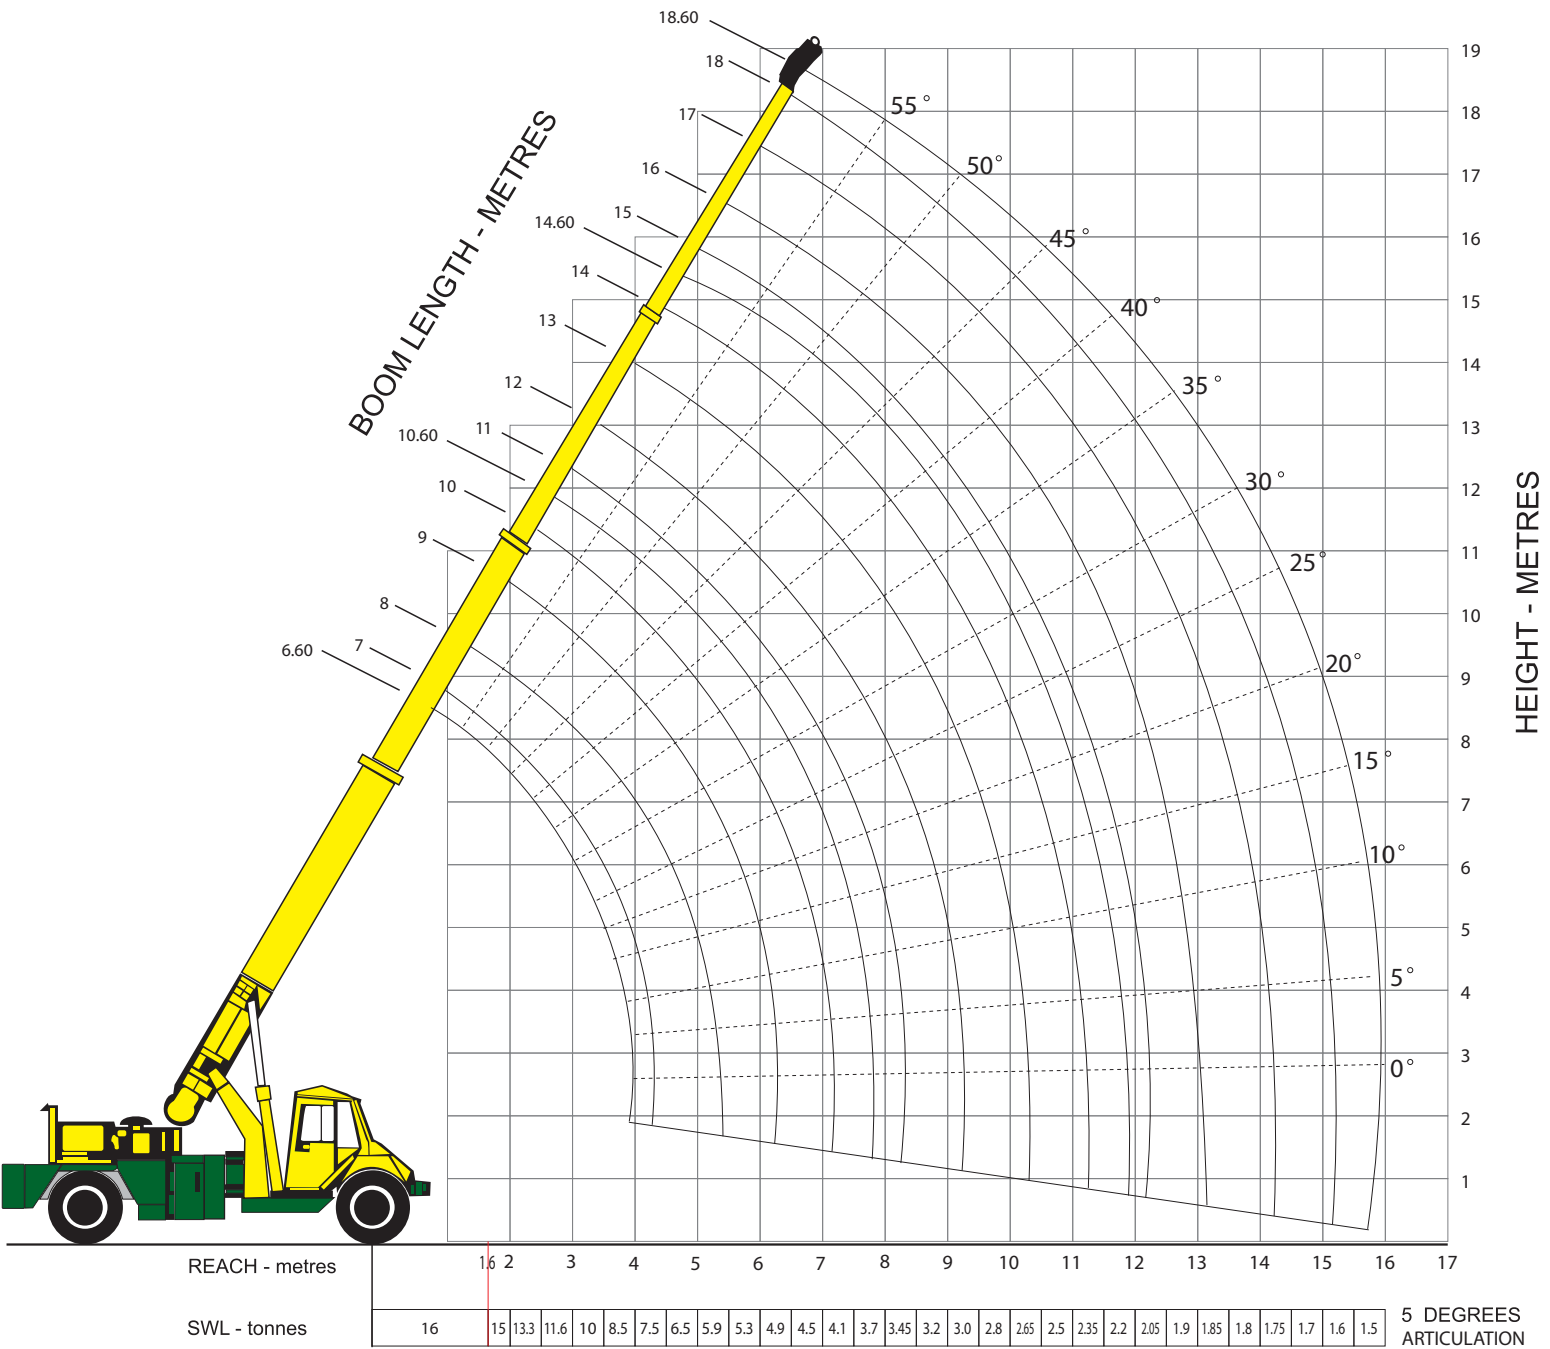

Matherson Crane Hire - Linmac 20t Pick and Carry Load Chart

Note: Load charts are provided as a guide only, to provide indicative capacities, they are extracts from the full versions. Figures shown on this load chart relate to Linmac 20t Crane